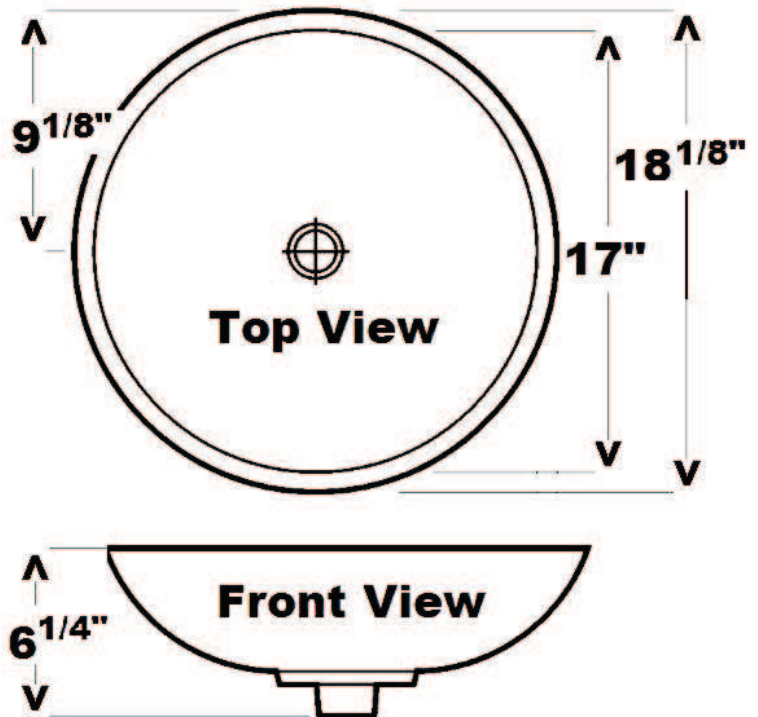

LARGE DIANA BASIN

Cat. No.
4-467

Features:

- ▶ Above counter basin
- ▶ Fine Fire Clay for durability
- ▶ Chip and stain resistant
- ▶ No Overflow
- ▶ Contemporary Style

Colors:

WH White

Meets or exceeds the following specifications: ASME 112.19.9M for fire clay fixtures.

Basin Diameter: 18 1/8"
Base Diameter: 5 7/8"
Above Counter Height: 6 1/4"
Flange: 3" round x 1 1/8"

***Please do NOT drill hole without template or actual product.**

Interior Dimensions:

Basin Interior: 17" diameter
Basin Depth: 4 7/8"

Dimensions of fixture are nominal and may vary within the range of tolerances established by ASME Standard A112.19.2. Dimensions and specifications subject to change without notice.